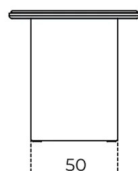

Top available also covered by leather fard as per samples.

On request, black open pore stained ash drawer unit with removable metal trays covered by leather fard as per samples.

Cm (L x P x H)

160 x 75 x 75.3

180 x 75 x 75.3

200 x 75 x 75.3

35 x 25

Inches (L x P x H)

63 x 29³/₄ x 29³/₄

71 x 29³/₄ x 29³/₄

78³/₄ x 29³/₄ x 29³/₄

14 x 10