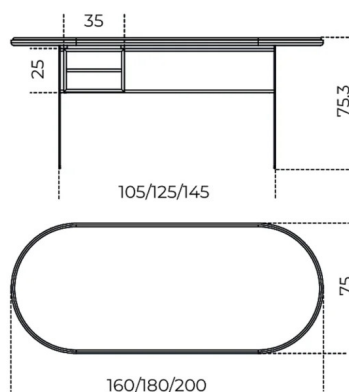

Top available also covered by leather fard as per samples.

On request, black open pore stained ash drawer unit with removable metal trays covered by leather fard as per samples.

Cm (L x P x H)

160 x 75 x 75.3

180 x 75 x 75.3

200 x 75 x 75.3

35 x 25

Inches (L x P x H)

63 x 29³/₄ x 29³/₄

71 x 29³/₄ x 29³/₄

78³/₄ x 29³/₄ x 29³/₄

14 x 10